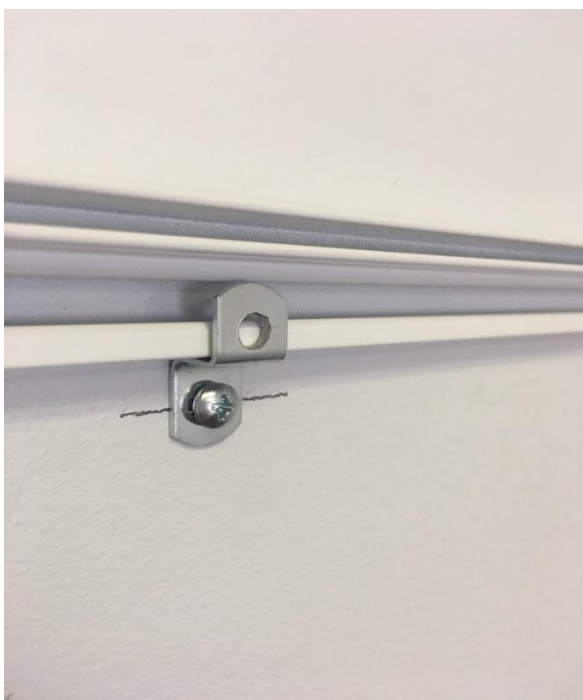

Mini Wall Profile Wall Mount Hanger Clips

(Item #70019)

Metal Clips supplied with wall mount screws to secure frame to drywall as shown here:

Clips installed across top of frame

Clips installed along bottom of frame

Space clips evenly across the top of the frame to hold weight evenly.

Install additional clips on side or bottom to “lock” the frame to wall to prevent removal.

Mini Wall Mount Clip #70019