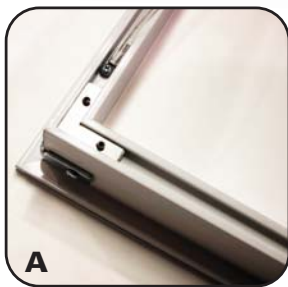

Hanging Column Graphic Displays

Looking for a display to be suspended from a ceiling? We have a great display that ships pre-assembled to make installation an easy success! Our hanging column displays are a quick and easy way to attract attention. This display is designed with two frames. Each frame has two locks in each corner for additional support (image "A" below). We have also added a braided stainless steel cable connected to both frames for additional safety (image "B" below). Call us today to discuss this frame!