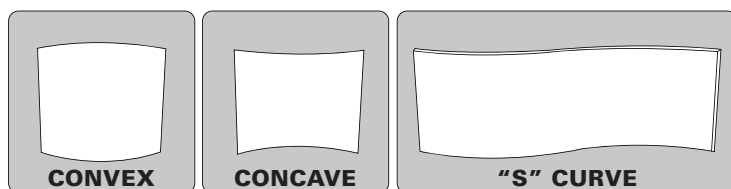

Curved Graphic Displays

CURVED GRAPHIC DISPLAYS

Grab attention with our curved graphic displays! We have the ability to offer our great **fabric_frame®USA** product in concave, convex and "S" curved styles. These curved displays make great graphic walls for trade show booths, corporate offices and retail environments. Easy assembly and installation. Call today to find out more about this great product.